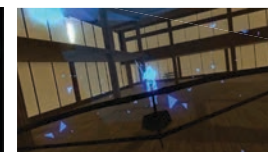

Now Showing